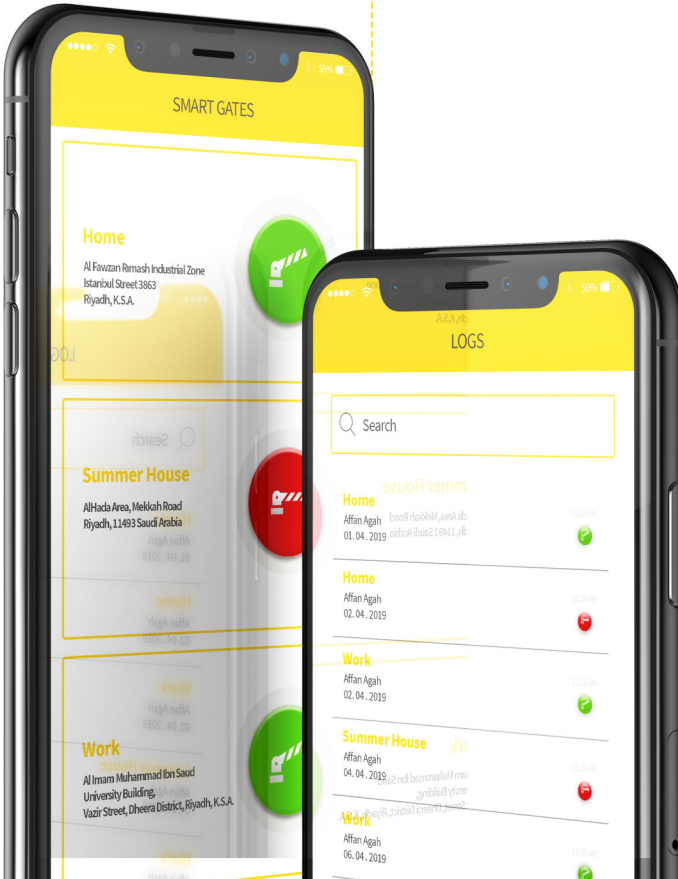

optima[®] cloud

Open Your Gate, Barrier and Door with Your Phone

IOS-Android Devices

(Mobile Phone, Tablet, PC, The free APP is available for all the latest IOS&Android Devices)

**Remote Access,
User Management
Multiplatform, Easy Install**

**Control by SMS, Calling,
Internet, Web Interface and Bluetooth**

Download it from
Google play

Available now on the
App Store

TECHNICAL FEATURES

Supply Voltage	85-265 VAC (100 mA)/12-24 VDC
Output Voltage (if needed)	12VDC (Max 2A)-24VDC(Max 1.5A)
Operating temperature range	(-40°C) - (+85°C)
Number of I/O	8 Digital+2 Analog Input- 6 Relay Output (NO-NC,Max.277 VAC-10 A)
Communication Protocols	GSM/ Bluetooth 4.0 Low Energy/Wifi/UART
GMS Features	<ul style="list-style-type: none"> •Quad-band: GSM850, GSM900, DCS1800, PCS1900 •Support SIM card: 1.8V, 3V •Transmitting power: <ul style="list-style-type: none"> • Max. 33dBm (2W) at GSM850 and GSM900 • Max. 30dBm (1W) at DCS1800 and PCS1900 • Receiving Sensitivity: < -108.5dBm
Bluetooth Features	<ul style="list-style-type: none"> •Compliant with Bluetooth v4.2 BR/EDR and BLE specifications •+12 dBm transmitting power •NZIF receiver with -97 dBm sensitivity •Multi-connections in Classic BT and BLE •Simultaneous advertising and scanning
Security of Data	ISO 27001
Availability	High availability with uptime of Four Nines (99.99%)
Monitoring	Instant monitoring by Prtg
Server support	7/24 support
Size	17x12x1.5 cm

Any Device

Anywhere

Anyone

You Stay Secure

High and Last Technology

One Gate Multi-User

One Phone Multi-Gates

System Architecture

Go to cloud.optima.tc

Sign in

Create Site (House, Work etc.)

Create Barrier

Create Mobile User

Integrate mobile user to barrier

Download Optima App

Write your caller mobile number on the APP